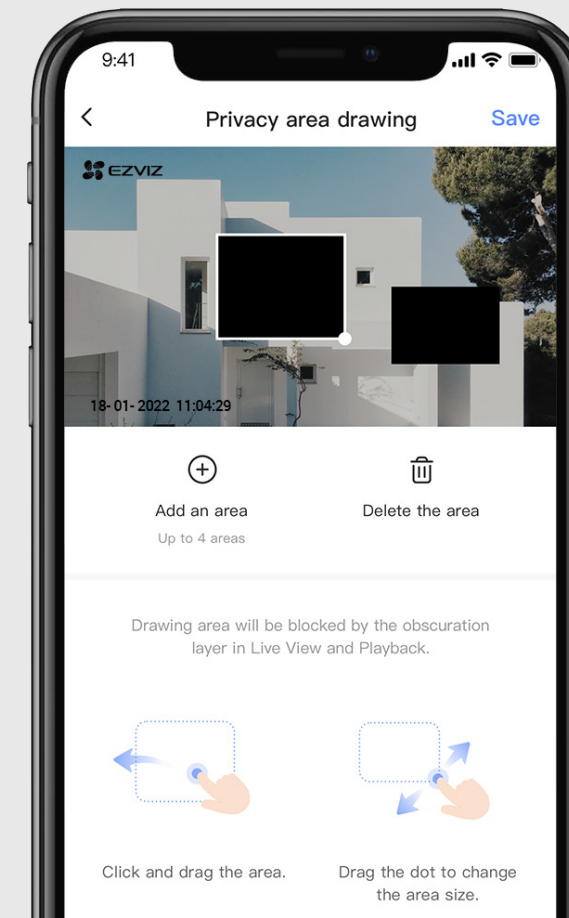

Privacy Zone⁶