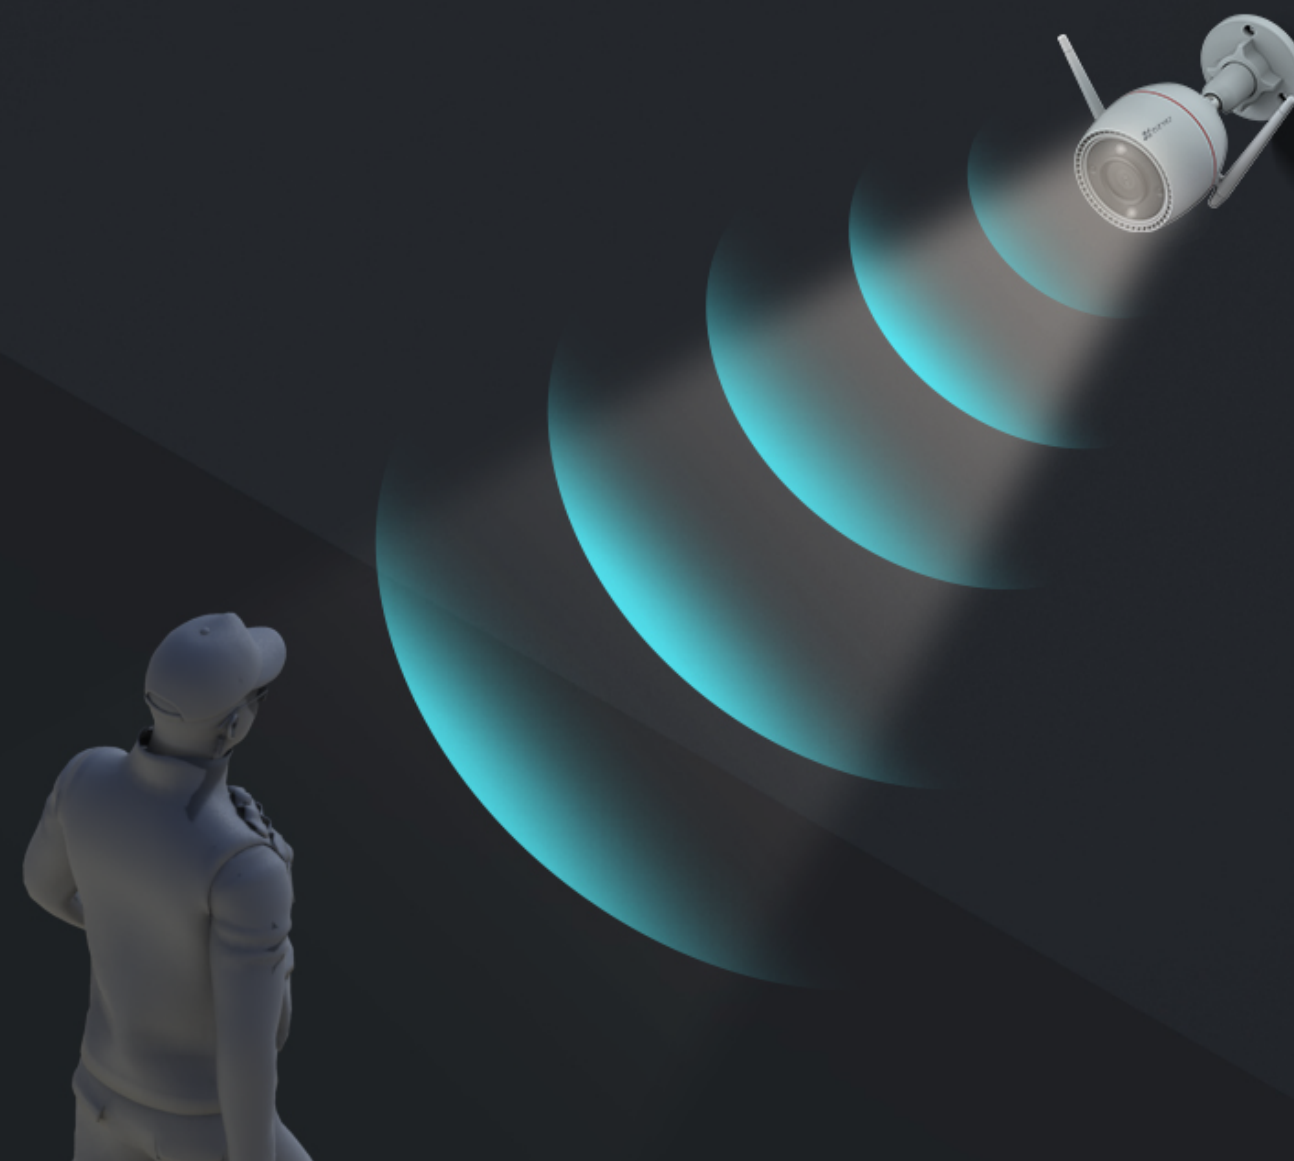

Useful AI features for smarter controls

AI-Powered Human Shape Detection

Waving-Hand Recognition & Control

Customizable Detection Zone

FREE No Subscription Fee

Receive smarter notifications

The camera's on-board AI algorithm helps distinguish and detect moving people in particular. It reduces alerts caused by falling leaves or flying insects, and informs you when someone enters your property area.

Ring up a call by simply waving your hand

Your family members or visitors can initiate a video call to your phone³ by waving at the camera. Whenever your kids come home from school, they can let you know.

The H3c 2K+ integrates EZVIZ's beloved active defense function to provide an extra layer of protection. Upon detection of intruders, the camera will set off a loud siren and flash two spotlights⁴ to warn them away.

You can integrate the H3c 2K+ to your existing smart home system. Voice-enable the live viewing with “Hey Google” or “Alexa” to check what’s happening on a bigger screen.

Extra-Large, safe storage options that you can trust