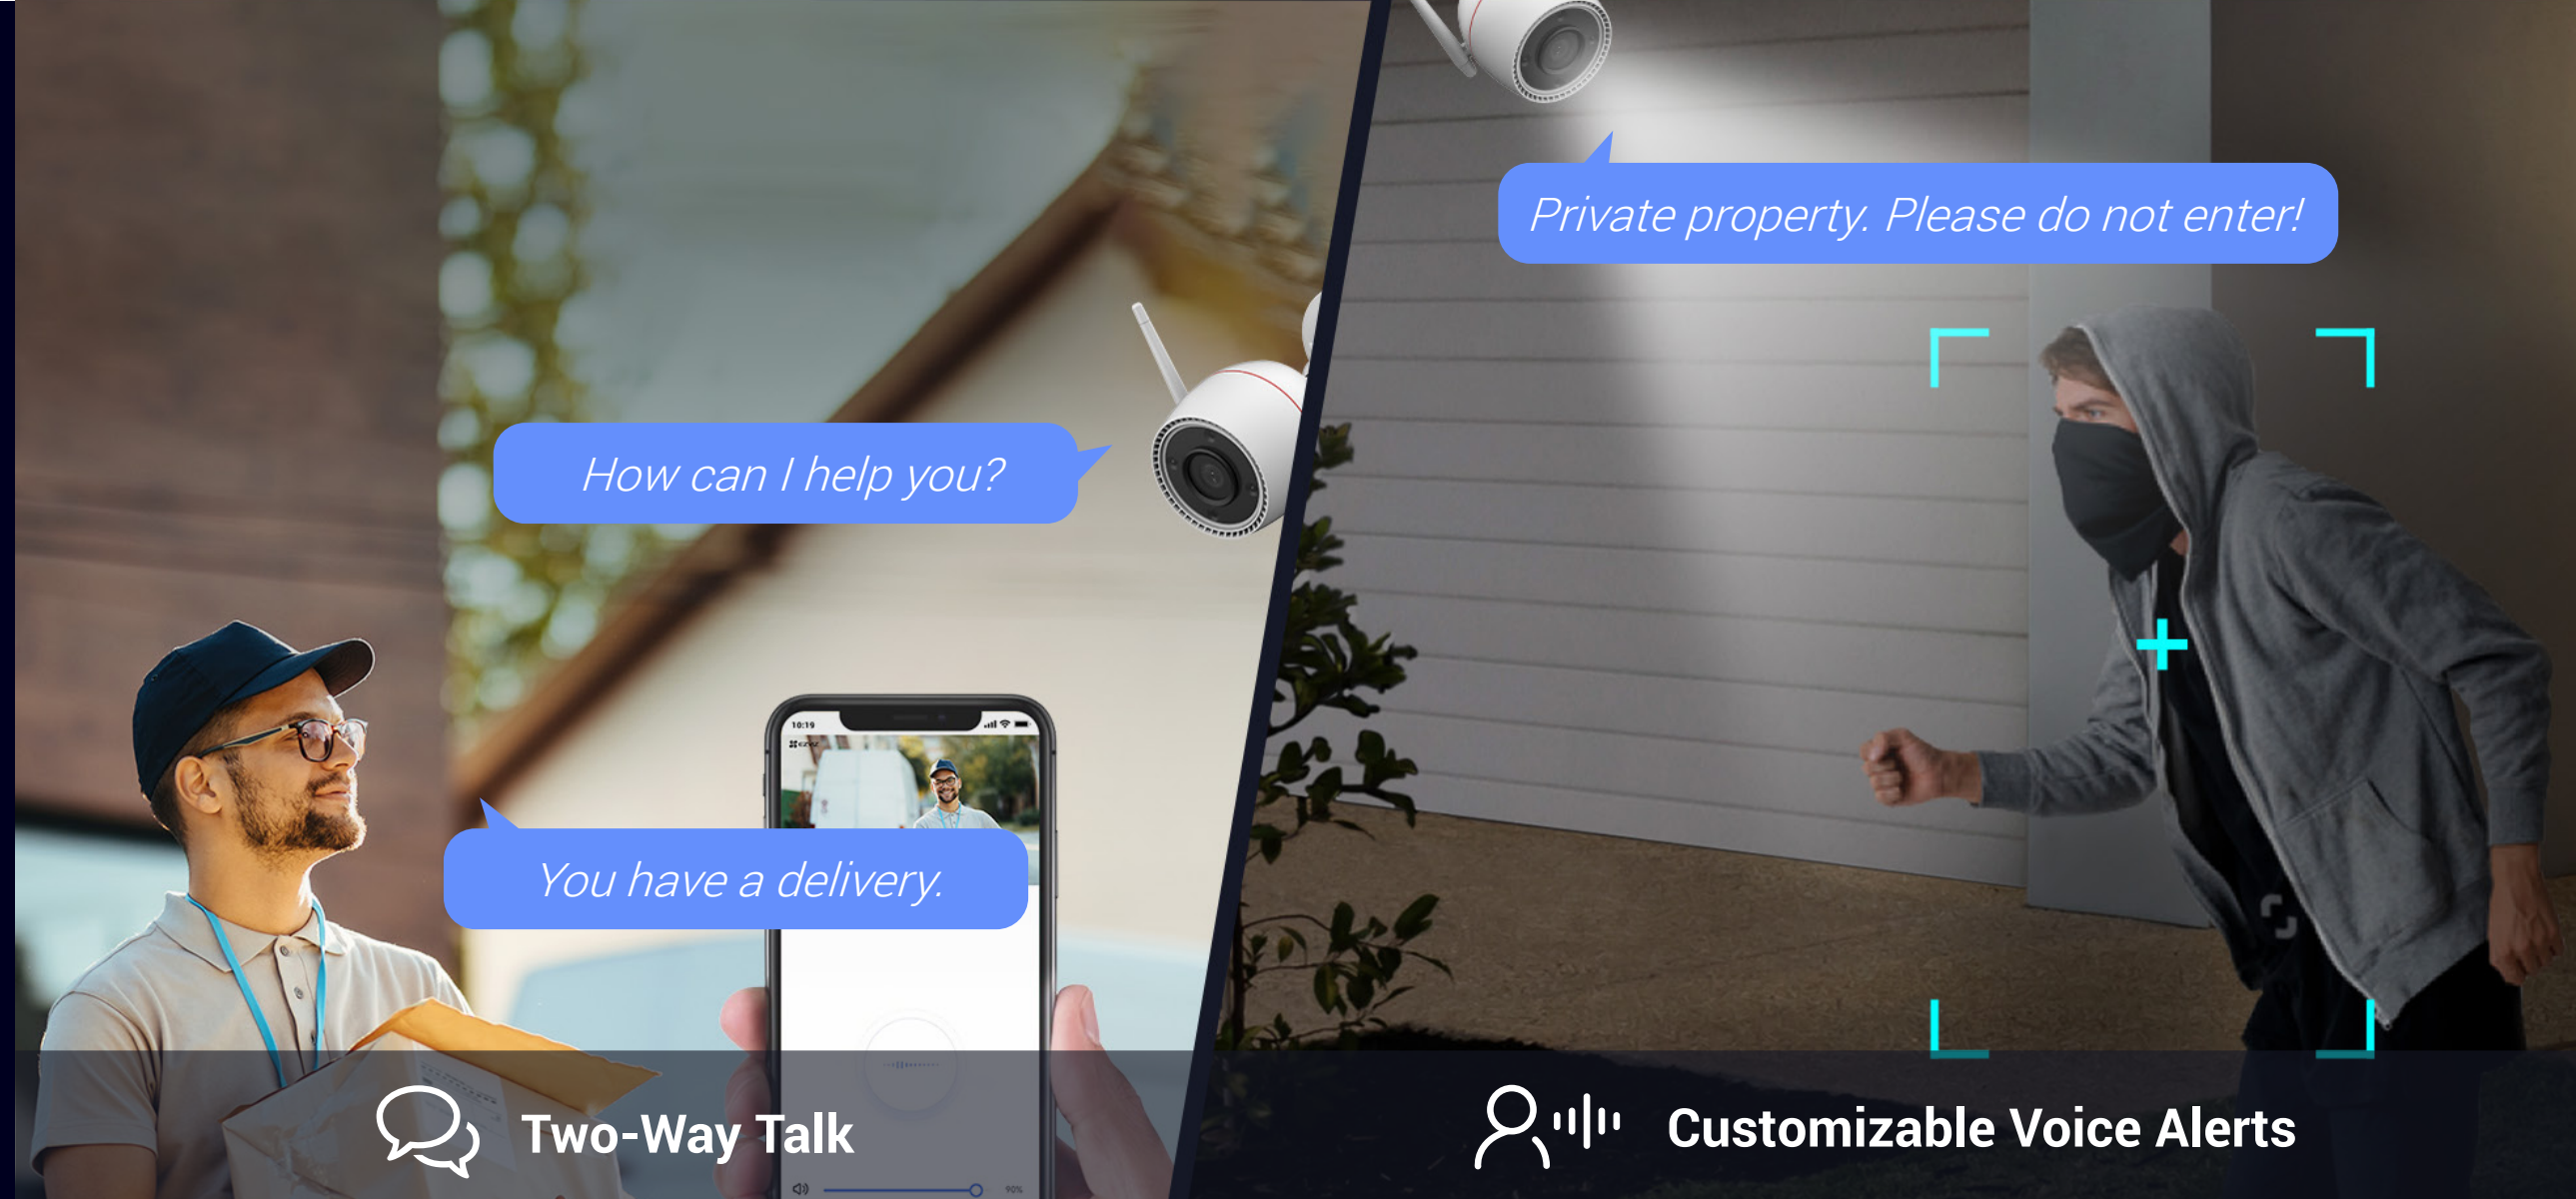

Useful AI features for smarter controls

AI-Powered Human Shape Detection

Waving-Hand Recognition & Control

Customizable Detection Zone

FREE No Subscription Fee

Receive smarter notifications

The camera's on-board AI algorithm helps distinguish and detect moving people in particular. It reduces alerts caused by falling leaves or flying insects, and informs you when someone enters your property area.

Ring up a call by simply waving your hand

Your family members or visitors can initiate a video call to your phone³ by waving at the camera. Whenever your kids come home from school, they can let you know.

Communications can be this easy

Enjoy two-way audio by simply using your smartphone. Or, pre-record a 10-second voice message that automatically plays upon human motion detection.

A vigilant guard who works around the clock

The H3c 2K+ integrates EZVIZ's beloved active defense function to provide an extra layer of protection. Upon detection of intruders, the camera will set off a loud siren and flash two spotlights⁴ to warn them away.